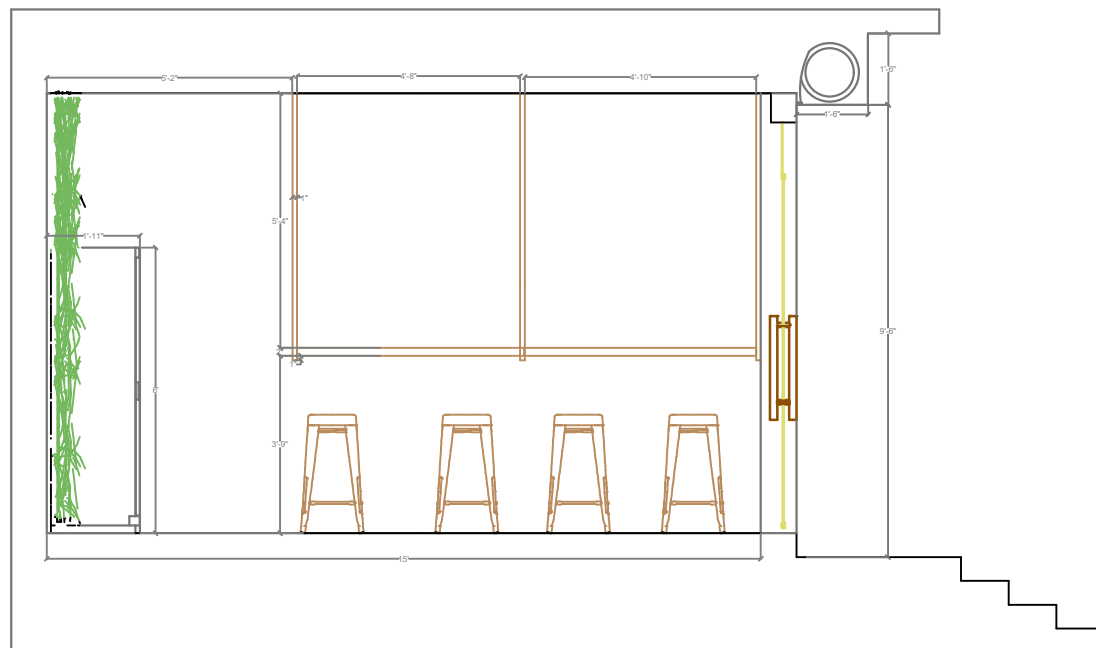

RIGHT SIDE ELEVATION
ZA CONSTRUCTION (YOUTUBE) UNITS -Feet