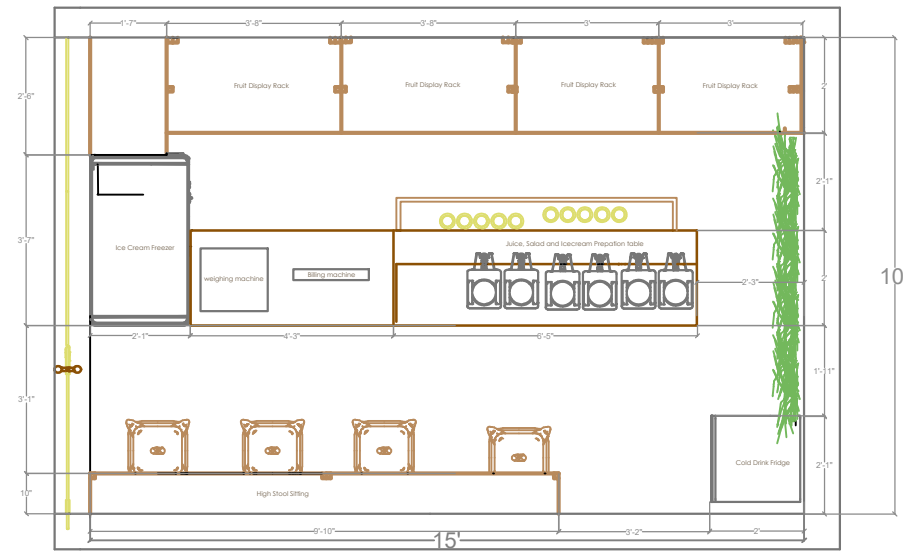

# YOUTUBE - SHOP INTERIOR DESIGN

UNITS -Feet

## 10'x15' FRUIT JUICE & ICECREAM SHOP INTERIOR DESIGN PAGE SIZE- A3

PLAN  
ZA CONSTRUCTION (YOUTUBE) UNITS-Feet

ELEVATION ZA CONSTRUCTION (YOUTUBE) UNITS-Feet

ELEVATION ZA CONSTRUCTION (YOUTUBE) UNITS-Feet