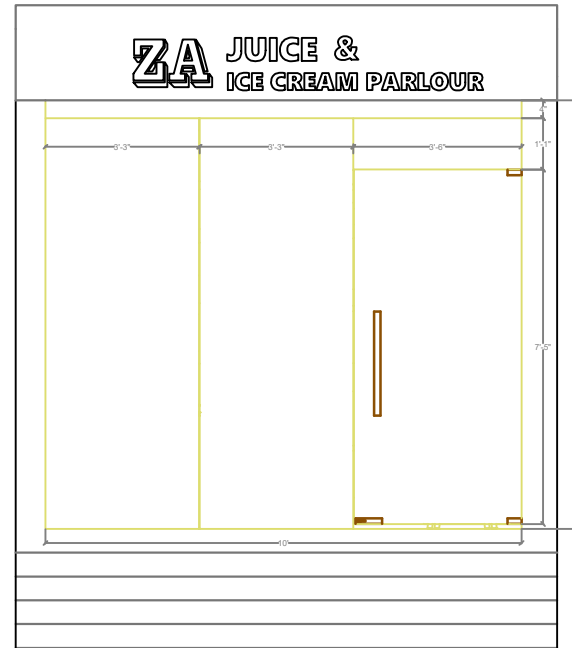

# YOUTUBE - SHOP INTERIOR DESIGN

UNITS -Feet

## 10'x15' FRUIT JUICE & ICECREAM SHOP INTERIOR DESIGN PAGE SIZE- A3

PLAN  
ZA CONSTRUCTION (YOUTUBE) UNITS-Feet

ELEVATION ZA CONSTRUCTION (YOUTUBE) UNITS-Feet

ELEVATION ZA CONSTRUCTION (YOUTUBE) UNITS-Feet