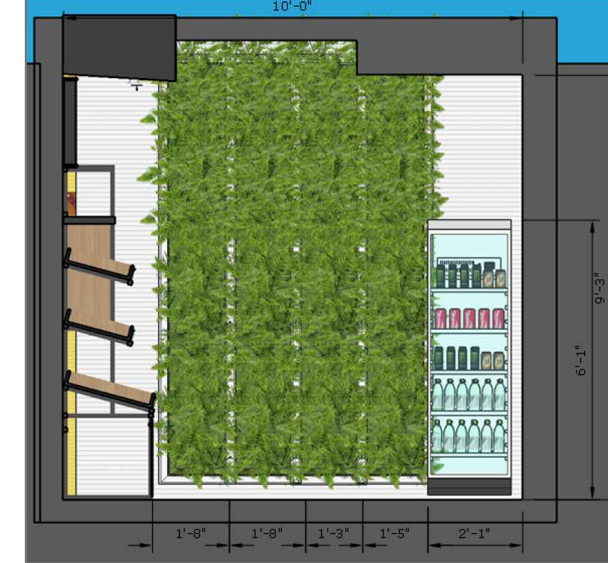

# YOUTUBE - SHOP INTERIOR DESIGN

UNITS -Feet

## 10'x15' FRUIT JUICE & ICECREAM SHOP INTERIOR DESIGN PAGE SIZE- A3

PLAN  
ZA CONSTRUCTION (YOUTUBE) UNITS-Feet

ELEVATION ZA CONSTRUCTION (YOUTUBE) UNITS-Feet

ELEVATION ZA CONSTRUCTION (YOUTUBE) UNITS-Feet