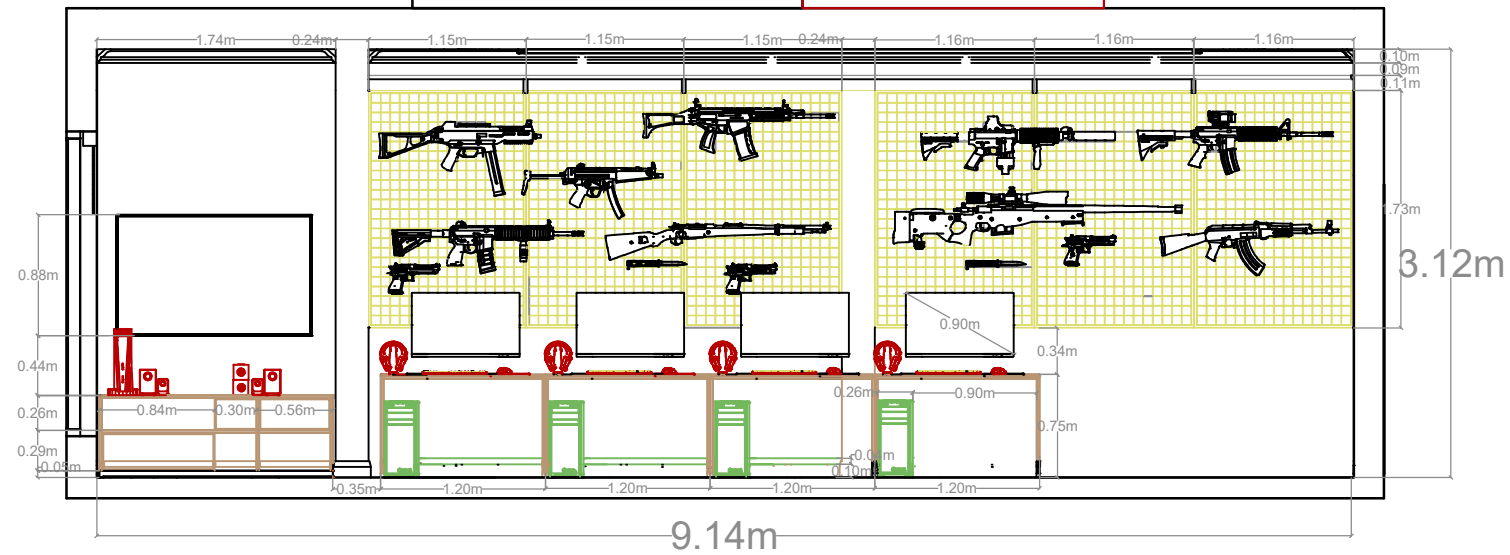

UNITS - Meter

YOUTUBE - SHOP INTERIOR DESIGN

3.65 x 9.14 GAMING ROOM BY SHOP INTERIOR DESIGN
PAGE SIZE- A3

RIGHT SIDE ELEVATION
ZA CONSTRUCTION (YOUTUBE) UNITS - Meter

LEFT SIDE ELEVATION
ZA CONSTRUCTION (YOUTUBE) UNITS - Meter