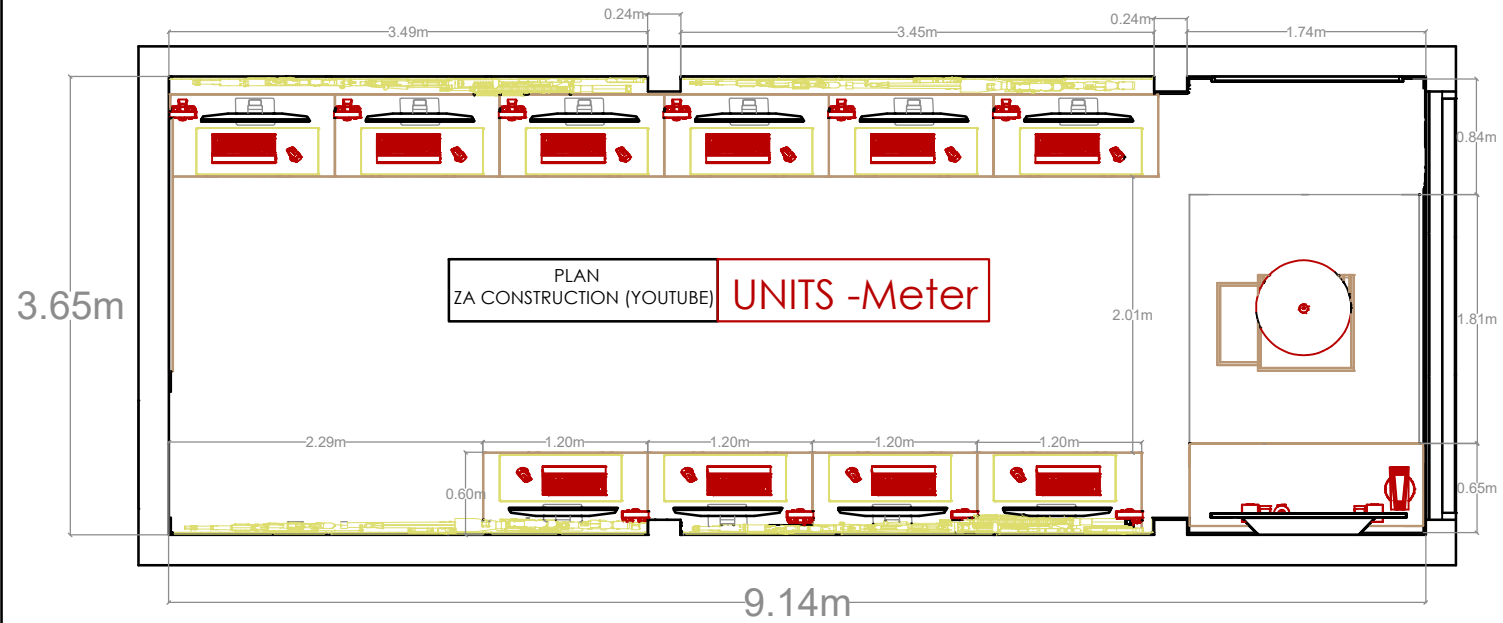

UNITS - Meter

YOUTUBE - SHOP INTERIOR DESIGN

3.65 x 9.14 GAMING ROOM BY SHOP INTERIOR DESIGN
PAGE SIZE- A3

RIGHT SIDE ELEVATION
ZA CONSTRUCTION (YOUTUBE) UNITS - Meter

LEFT SIDE ELEVATION
ZA CONSTRUCTION (YOUTUBE) UNITS - Meter