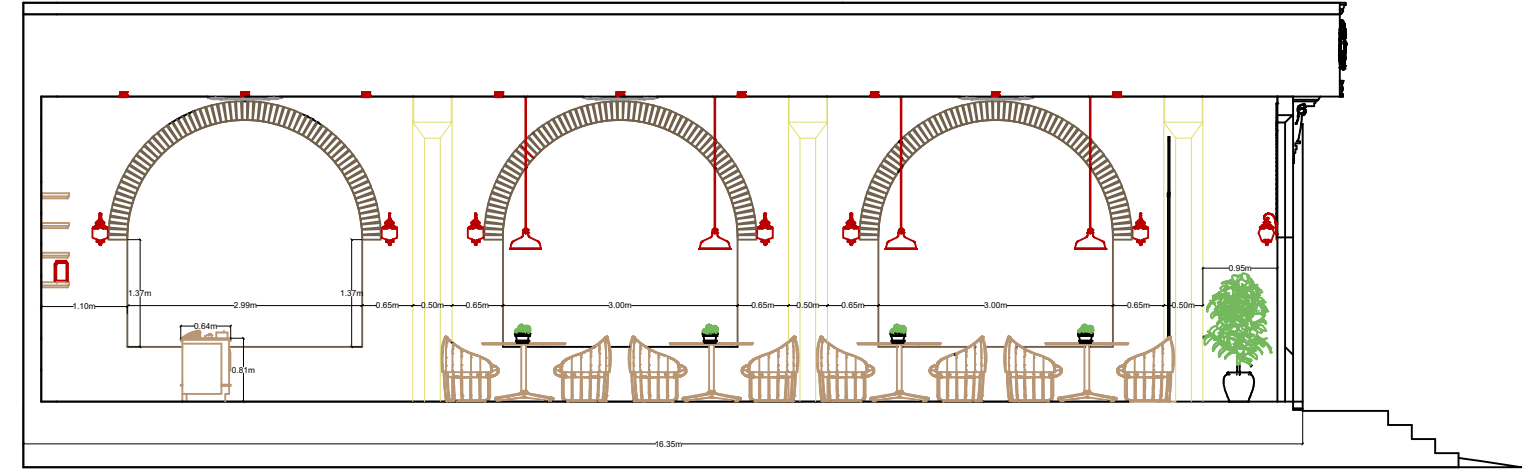

UNITS -Meter

RIGHT SIDE ELEVATION ZA CONSTRUCTION (YOUTUBE) UNITS -Meter

YOUTUBE - SHOP INTERIOR DESIGN

4.26 x 15.24m RESTAURANT SHOP INTERIOR DESIGN
PAGE SIZE- A3

LEFT SIDE ELEVATION ZA CONSTRUCTION (YOUTUBE) UNITS -Meter