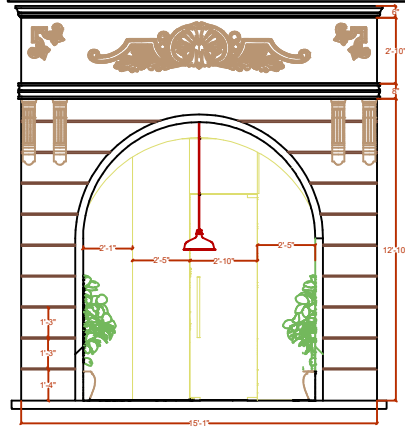

ELEVATION ZA CONSTRUCTION (YOUTUBE)

PLAN ZA CONSTRUCTION (YOUTUBE)

UNITS - FEET

RIGHT SIDE ELEVATION ZA CONSTRUCTION (YOUTUBE)

YOUTUBE - SHOP INTERIOR DESIGN

1.5X50 RESTAURANT SHOP INTERIOR DESIGN
PAGE SIZE- A3

LEFT SIDE ELEVATION ZA CONSTRUCTION (YOUTUBE)