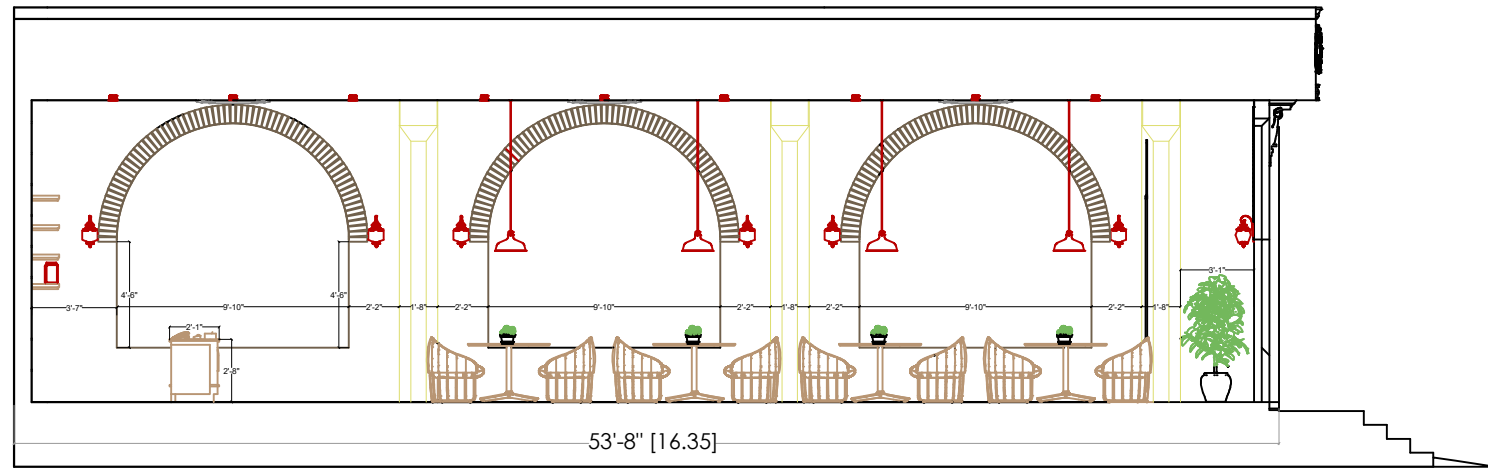

ELEVATION ZA CONSTRUCTION (YOUTUBE)

PLAN ZA CONSTRUCTION (YOUTUBE)

UNITS - FEET

RIGHT SIDE ELEVATION ZA CONSTRUCTION (YOUTUBE)

YOUTUBE - SHOP INTERIOR DESIGN

1.5X50 RESTAURANT SHOP INTERIOR DESIGN
PAGE SIZE- A3

LEFT SIDE ELEVATION ZA CONSTRUCTION (YOUTUBE)