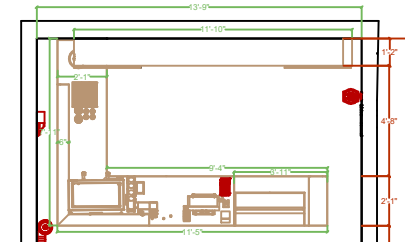

ELEVATION ZA CONSTRUCTION (YOUTUBE)

PLAN ZA CONSTRUCTION (YOUTUBE)

UNITS - FEET

RIGHT SIDE ELEVATION ZA CONSTRUCTION (YOUTUBE)

YOUTUBE - SHOP INTERIOR DESIGN

1.5X50 RESTAURANT SHOP INTERIOR DESIGN
PAGE SIZE- A3

LEFT SIDE ELEVATION ZA CONSTRUCTION (YOUTUBE)