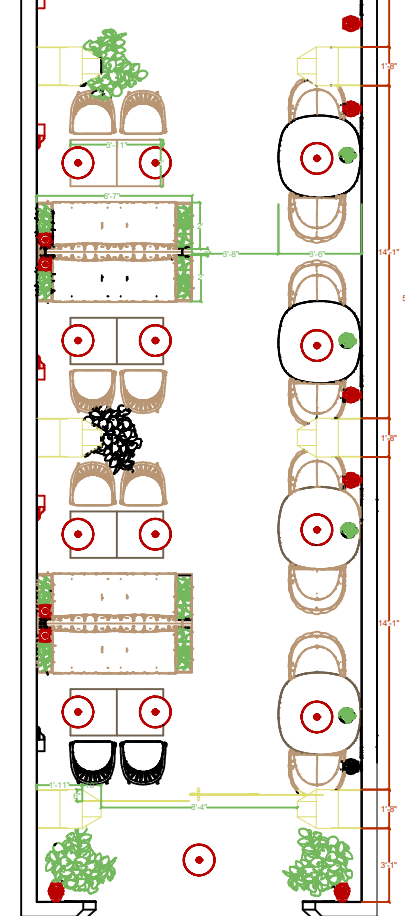

ELEVATION ZA CONSTRUCTION (YOUTUBE)

PLAN ZA CONSTRUCTION (YOUTUBE)

UNITS - FEET

RIGHT SIDE ELEVATION ZA CONSTRUCTION (YOUTUBE)

YOUTUBE - SHOP INTERIOR DESIGN

1.5X50 RESTAURANT SHOP INTERIOR DESIGN
PAGE SIZE- A3

LEFT SIDE ELEVATION ZA CONSTRUCTION (YOUTUBE)