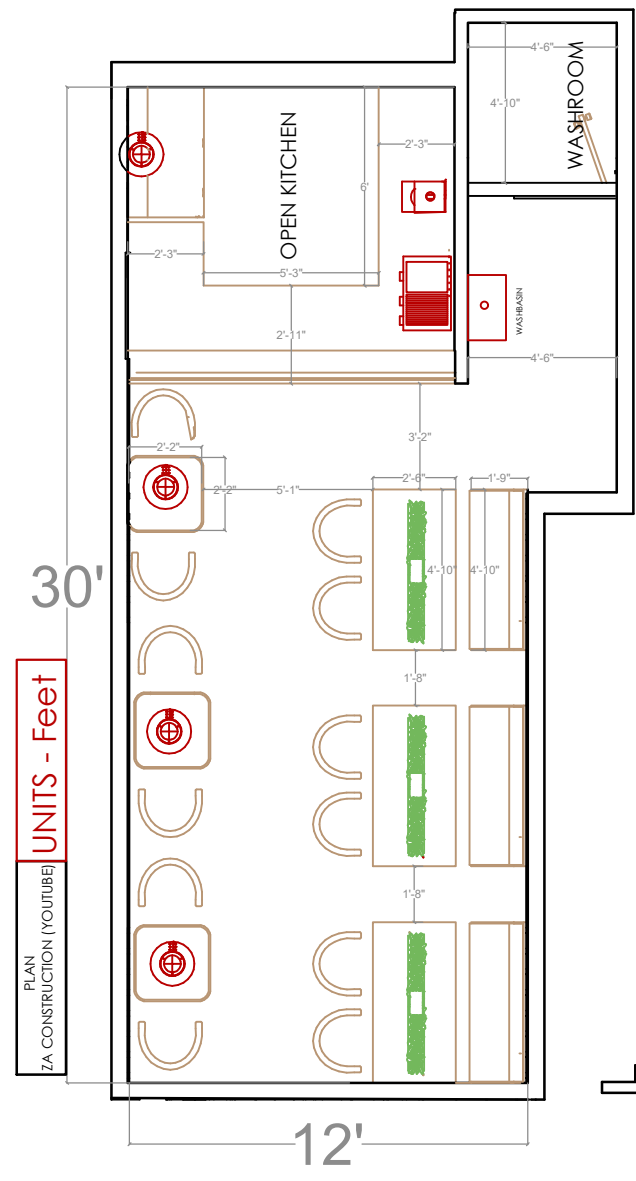

ELEVATION ZA CONSTRUCTION (YOUTUBE) UNITS - Feet

# YOUTUBE - SHOP INTERIOR DESIGN

3.5 x 9m RESTAURANT SHOP INTERIOR DESIGN  
PAGE SIZE- A3

RIGHT SIDE ELEVATION ZA CONSTRUCTION (YOUTUBE) UNITS - Feet

UNITS - Feet

LEFT SIDE ELEVATION ZA CONSTRUCTION (YOUTUBE) UNITS - Feet