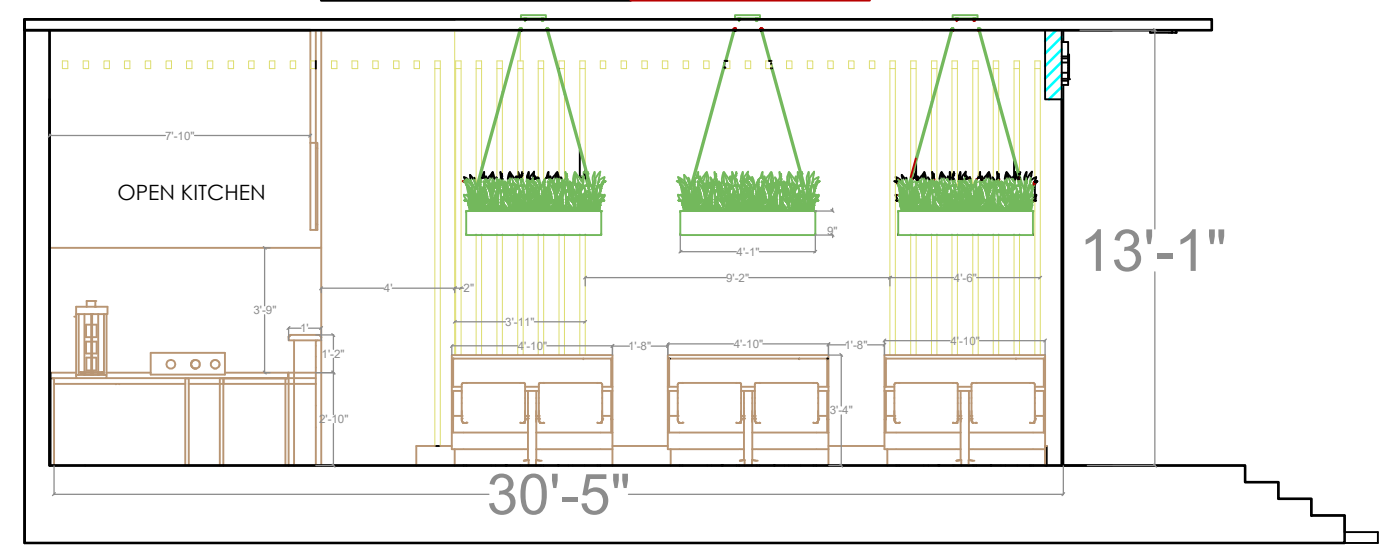

ELEVATION ZA CONSTRUCTION (YOUTUBE) UNITS - Feet

# YOUTUBE - SHOP INTERIOR DESIGN

3.5 x 9m RESTAURANT SHOP INTERIOR DESIGN  
PAGE SIZE- A3

RIGHT SIDE ELEVATION ZA CONSTRUCTION (YOUTUBE) UNITS - Feet

UNITS - Feet

LEFT SIDE ELEVATION ZA CONSTRUCTION (YOUTUBE) UNITS - Feet