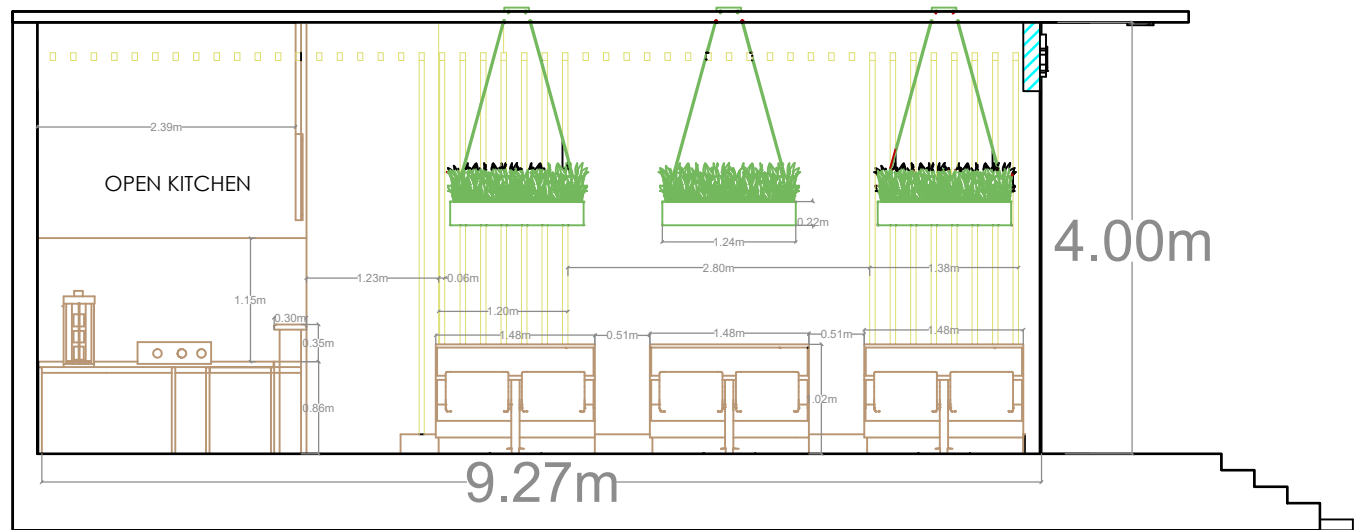

UNITS -Meter

ELEVATION ZA CONSTRUCTION (YOUTUBE) UNITS-Meter

YOUTUBE - SHOP INTERIOR DESIGN

3.5 x 9m RESTAURANT SHOP INTERIOR DESIGN
PAGE SIZE- A3

RIGHT SIDE ELEVATION ZA CONSTRUCTION (YOUTUBE) UNITS -Meter

LEFT SIDE ELEVATION ZA CONSTRUCTION (YOUTUBE) UNITS -Meter