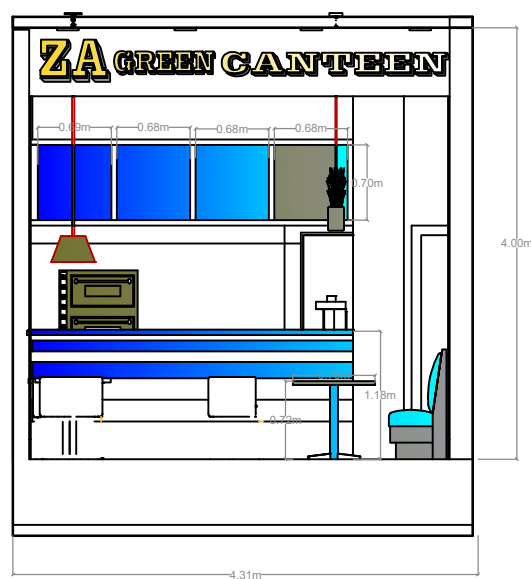

UNITS -Meter

ELEVATION ZA CONSTRUCTION (YOUTUBE) UNITS-Meter

YOUTUBE - SHOP INTERIOR DESIGN

3.5 x 9m RESTAURANT SHOP INTERIOR DESIGN
PAGE SIZE- A3

RIGHT SIDE ELEVATION ZA CONSTRUCTION (YOUTUBE) UNITS -Meter

LEFT SIDE ELEVATION ZA CONSTRUCTION (YOUTUBE) UNITS -Meter