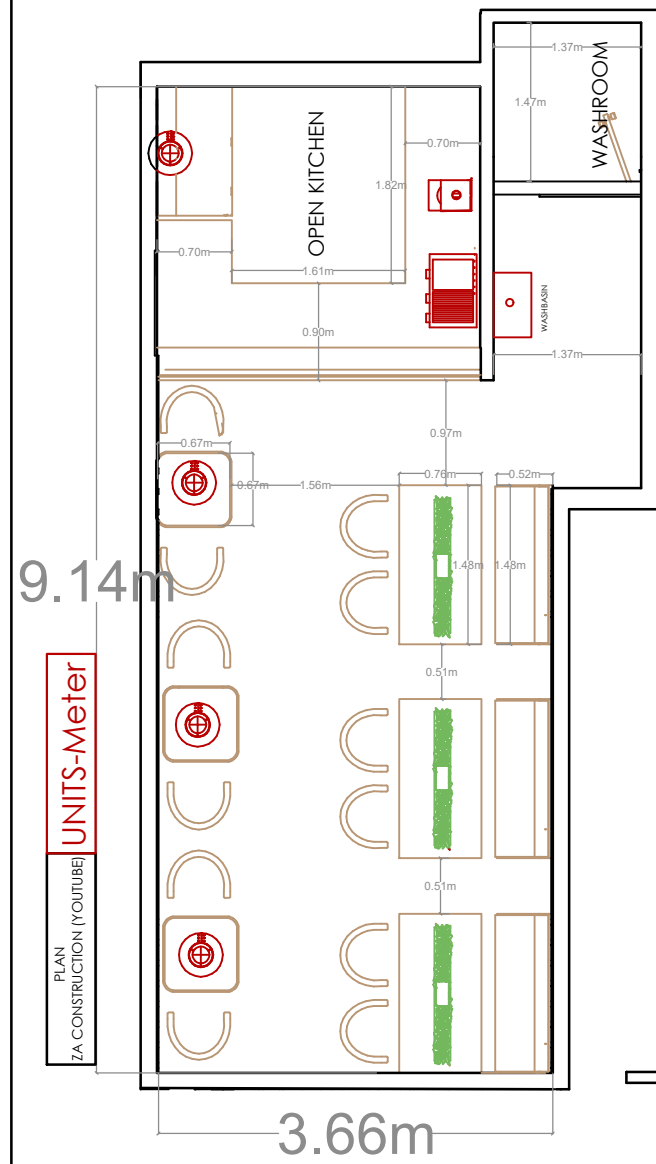

UNITS -Meter

ELEVATION ZA CONSTRUCTION (YOUTUBE) UNITS-Meter

YOUTUBE - SHOP INTERIOR DESIGN

3.5 x 9m RESTAURANT SHOP INTERIOR DESIGN
PAGE SIZE- A3

RIGHT SIDE ELEVATION ZA CONSTRUCTION (YOUTUBE) UNITS -Meter

LEFT SIDE ELEVATION ZA CONSTRUCTION (YOUTUBE) UNITS -Meter