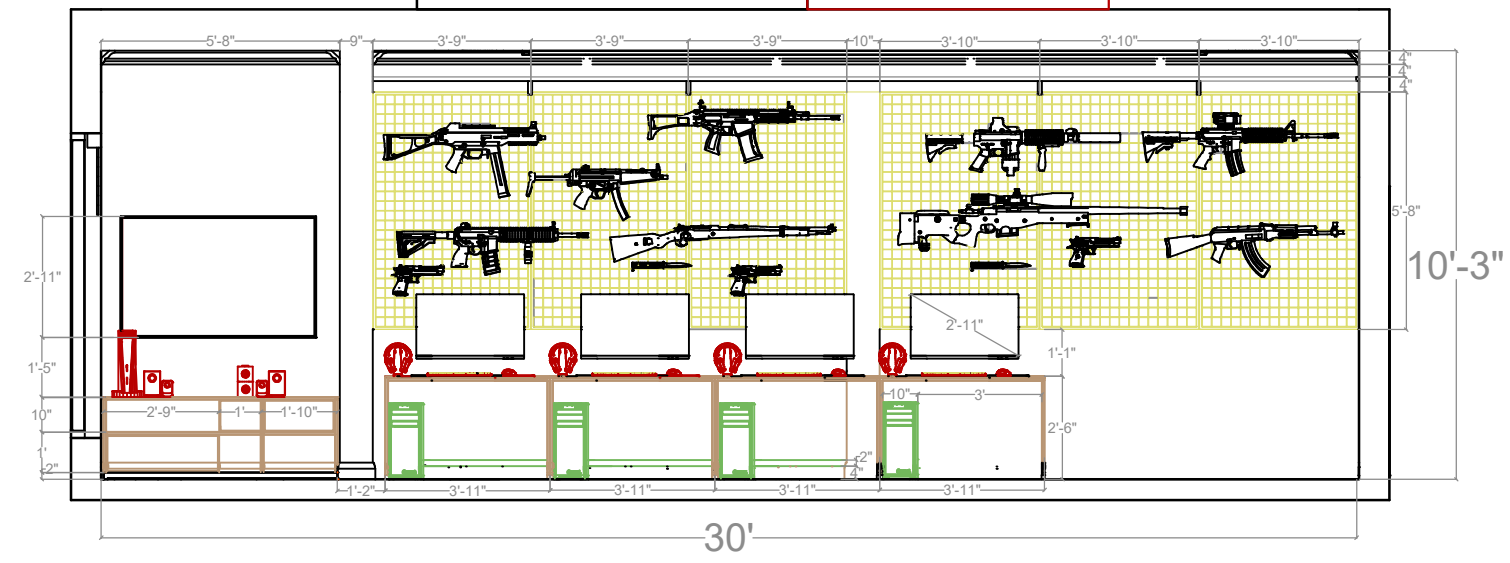

UNITS - Feet

YOUTUBE - SHOP INTERIOR DESIGN

12 x 30 GAMING ROOM BY SHOP INTERIOR DESIGN
PAGE SIZE- A3

RIGHT SIDE ELEVATION
ZA CONSTRUCTION (YOUTUBE) UNITS - Feet

LEFT SIDE ELEVATION
ZA CONSTRUCTION (YOUTUBE) UNITS - Feet