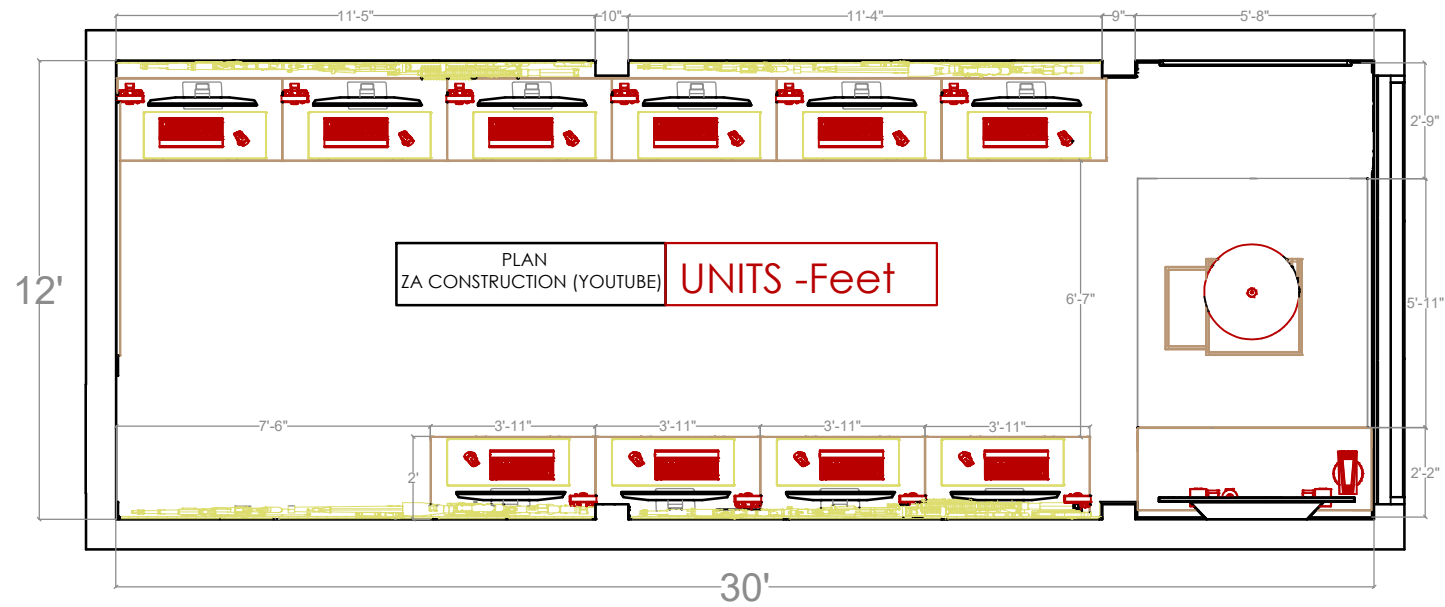

UNITS - Feet

YOUTUBE - SHOP INTERIOR DESIGN

12 x 30 GAMING ROOM BY SHOP INTERIOR DESIGN
PAGE SIZE- A3

RIGHT SIDE ELEVATION
ZA CONSTRUCTION (YOUTUBE) UNITS - Feet

LEFT SIDE ELEVATION
ZA CONSTRUCTION (YOUTUBE) UNITS - Feet