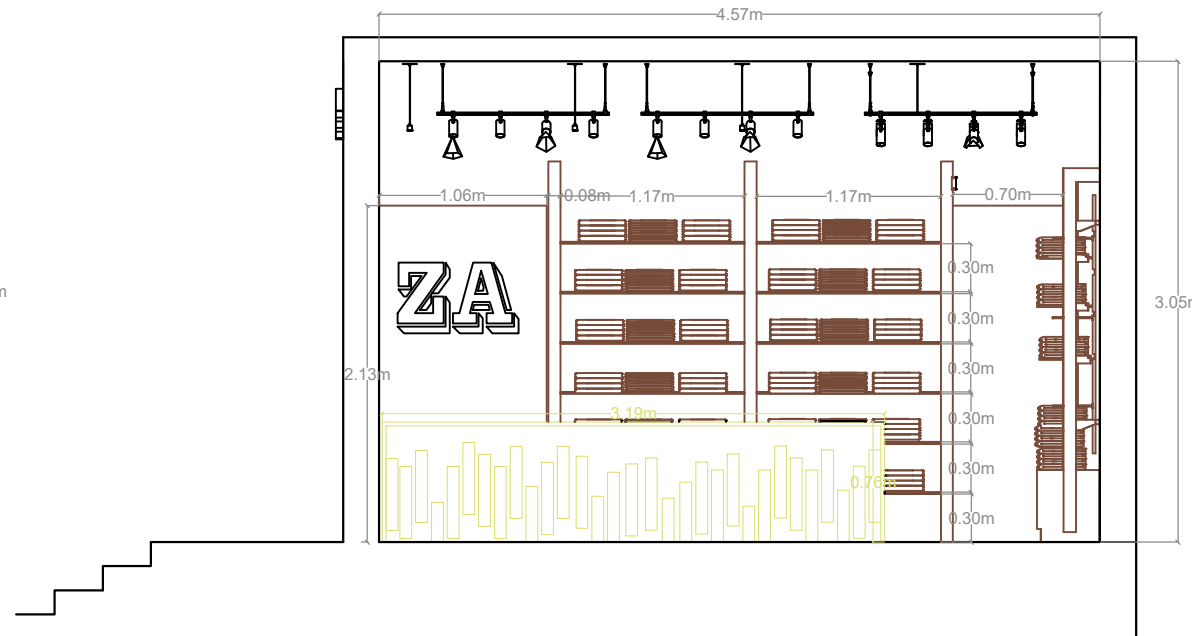

# 3X4.5m CLOTH SHOP

UNITS -Meter

## YOUTUBE - SHOP INTERIOR DESIGN

3 x 4.5m RESTAURANT SHOP INTERIOR DESIGN  
PAGE SIZE- A3

ELEVATION ZA CONSTRUCTION (YOUTUBE) UNITS-Meter

PLAN ZA CONSTRUCTION (YOUTUBE) UNITS-Meter

LEFT SIDE ELEVATION ZA CONSTRUCTION (YOUTUBE) UNITS -Meter

RIGHT SIDE ELEVATION ZA CONSTRUCTION (YOUTUBE) UNITS -Meter