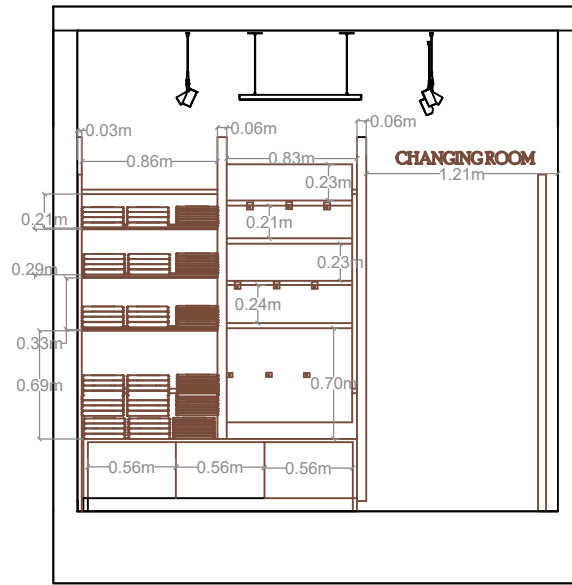

# 3X4.5m CLOTH SHOP

UNITS -Meter

## YOUTUBE - SHOP INTERIOR DESIGN

3 x 4.5m RESTAURANT SHOP INTERIOR DESIGN  
PAGE SIZE- A3

ELEVATION ZA CONSTRUCTION (YOUTUBE) UNITS-Meter

PLAN ZA CONSTRUCTION (YOUTUBE) UNITS-Meter

LEFT SIDE ELEVATION ZA CONSTRUCTION (YOUTUBE) UNITS -Meter

RIGHT SIDE ELEVATION ZA CONSTRUCTION (YOUTUBE) UNITS -Meter