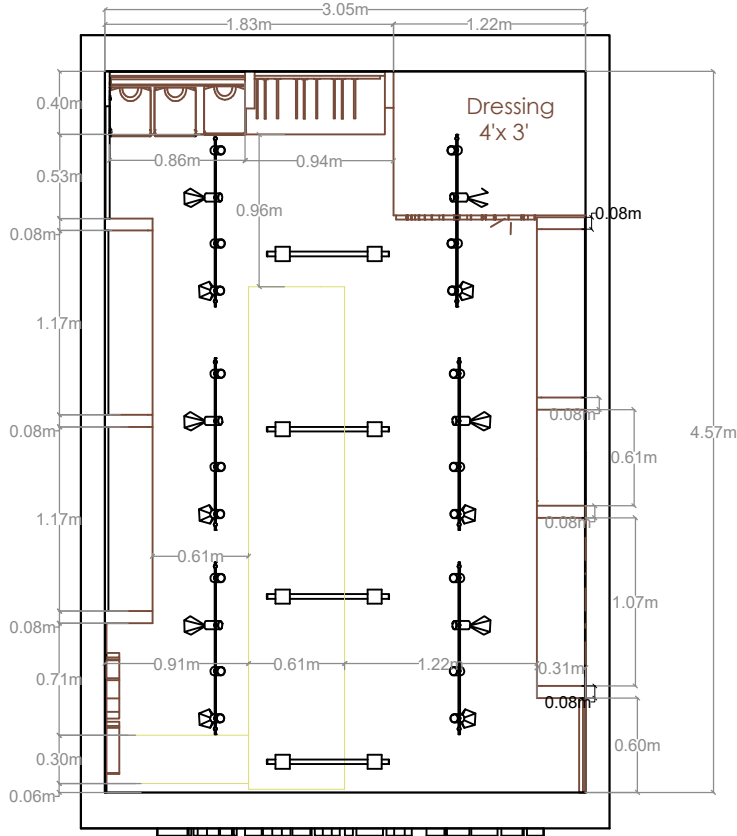

# 3X4.5m CLOTH SHOP

UNITS -Meter

## YOUTUBE - SHOP INTERIOR DESIGN

3 x 4.5m RESTAURANT SHOP INTERIOR DESIGN  
PAGE SIZE- A3

ELEVATION ZA CONSTRUCTION (YOUTUBE) UNITS-Meter

PLAN ZA CONSTRUCTION (YOUTUBE) UNITS-Meter

LEFT SIDE ELEVATION ZA CONSTRUCTION (YOUTUBE) UNITS -Meter

RIGHT SIDE ELEVATION ZA CONSTRUCTION (YOUTUBE) UNITS -Meter