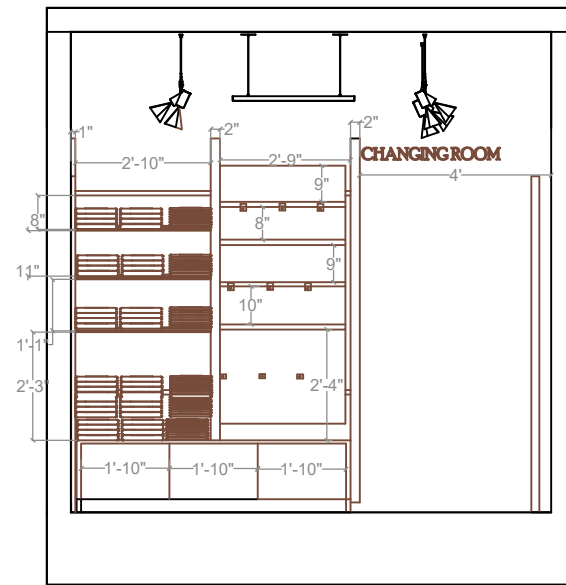

# 10X15 CLOTH SHOP

UNITS - FEET

ELEVATION ZA CONSTRUCTION (YOUTUBE) UNITS - FEET

## YOUTUBE - SHOP INTERIOR DESIGN

15X50 RESTAURANT SHOP INTERIOR DESIGN  
PAGE SIZE- A3

PLAN ZA CONSTRUCTION (YOUTUBE) UNITS - FEET

LEFT SIDE ELEVATION ZA CONSTRUCTION (YOUTUBE) UNITS - FEET

RIGHT SIDE ELEVATION ZA CONSTRUCTION (YOUTUBE) UNITS - FEET