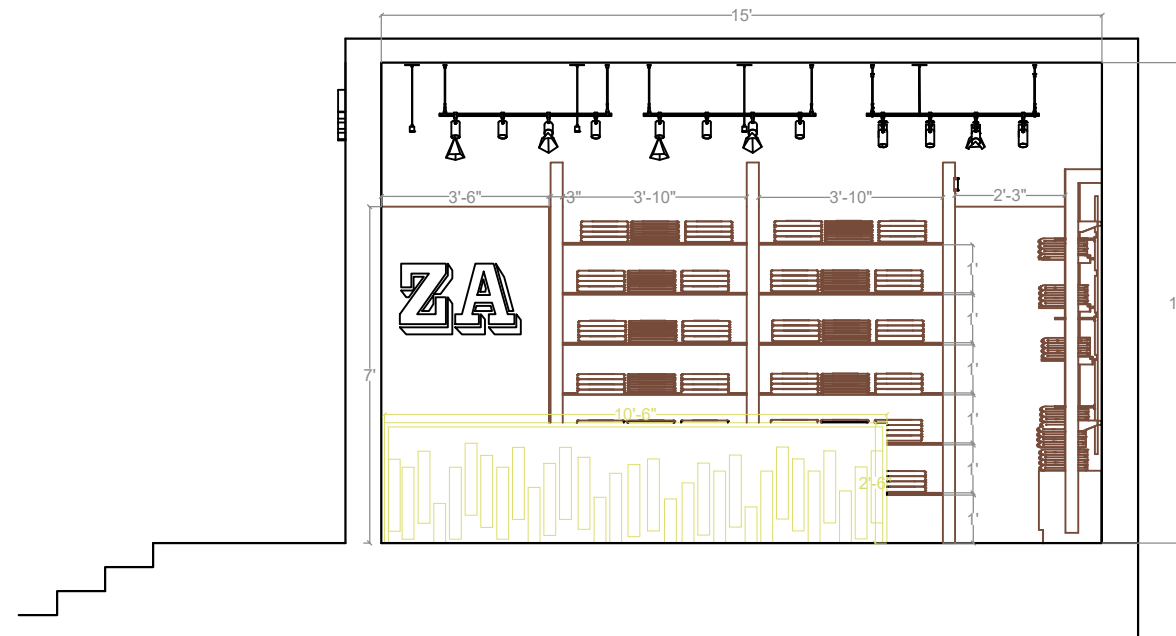

# 10X15 CLOTH SHOP

UNITS - FEET

ELEVATION ZA CONSTRUCTION (YOUTUBE) UNITS - FEET

## YOUTUBE - SHOP INTERIOR DESIGN

15X50 RESTAURANT SHOP INTERIOR DESIGN  
PAGE SIZE- A3

PLAN ZA CONSTRUCTION (YOUTUBE) UNITS - FEET

LEFT SIDE ELEVATION ZA CONSTRUCTION (YOUTUBE) UNITS - FEET

RIGHT SIDE ELEVATION ZA CONSTRUCTION (YOUTUBE) UNITS - FEET