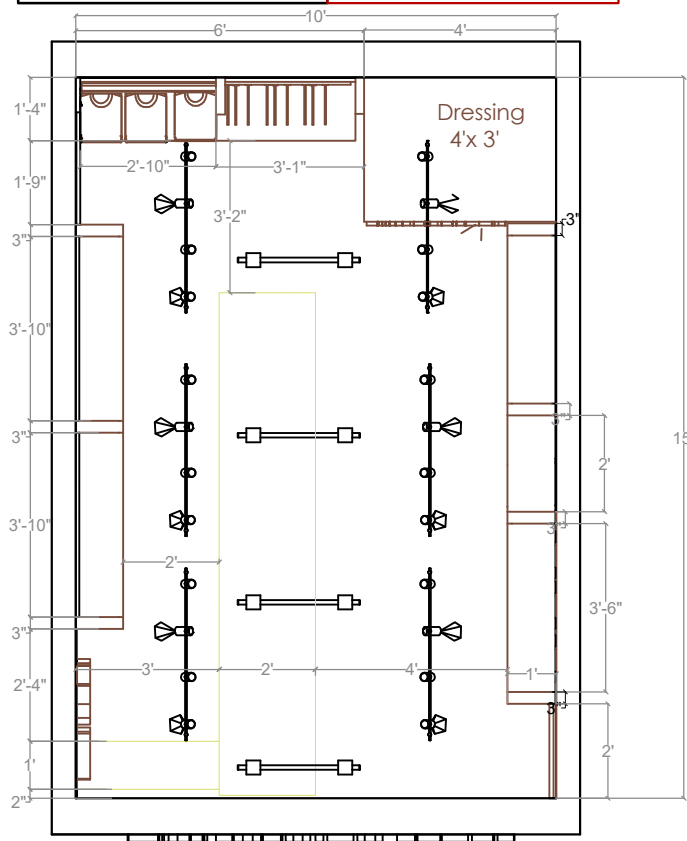

# 10X15 CLOTH SHOP

UNITS - FEET

ELEVATION ZA CONSTRUCTION (YOUTUBE) UNITS - FEET

## YOUTUBE - SHOP INTERIOR DESIGN

15X50 RESTAURANT SHOP INTERIOR DESIGN  
PAGE SIZE- A3

PLAN ZA CONSTRUCTION (YOUTUBE) UNITS - FEET

LEFT SIDE ELEVATION ZA CONSTRUCTION (YOUTUBE) UNITS - FEET

RIGHT SIDE ELEVATION ZA CONSTRUCTION (YOUTUBE) UNITS - FEET